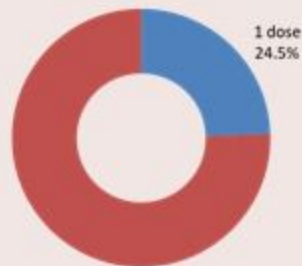

### COVID-19 Vaccination (source: Impact database)

	Past day	Cumulative	Coverage (over population)
Registered	2821	2112462	30.9%
1 <sup>st</sup> dose	432	1168107	* 24.5%
2 <sup>nd</sup> dose	1431	799584	* 16.8%

\* For 18 years and above

Vaccination coverage for 1<sup>st</sup> dose (vaccinated /population 18y+)