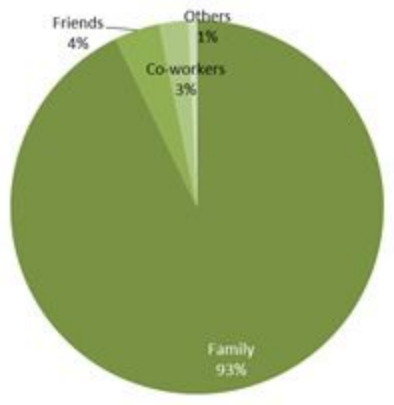

توزيع المخالطين حسب المحيط
ليوم أمس
Distribution of contacts by profile,
past day