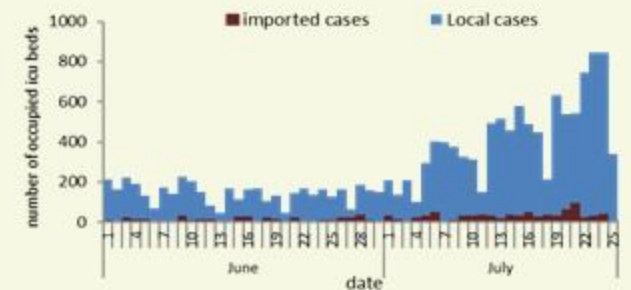

Deaths and mortality rate per day

Call centers	Past day	Cumulative
Answered 1787 (1)	440	258352
Answered 1214	1195	295203