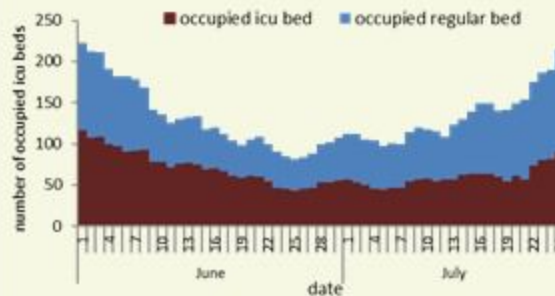

ICU bed occupancy per day

Hospital admission	Saturday	Sunday
Occupied hospital beds	190	215
Occupied ICU beds	82	91
Mechanical ventilation	18	15

Cases	Past Day	Cumulative
Confirmed cases	341	555643
Confirmed local cases	340	548802
Confirmed imported	1	6841
Deaths	2	7894
Cases in healthcare	1	2723
Duplicate cases	6	-
Remission	-	536397
Indicators	Past 14 days	
Active cases	7682	
Local incidence rate /100000	144	
Mortality rate /100000	0.3