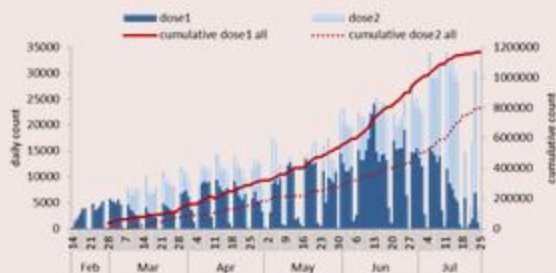

Daily & cumulative number by 1st /2nd dose

Testing	Saturday	Sunday
All tests	23213	14426
Local PCR tests	14312	6506
Airport PCR tests	8429	7633
Border PCR tests	-	-
Antigen tests	472	287
Positive by PCR	802	338
Positive by Antigen	42	3
Indicators	Past 14 days	
Local testing rate / 100000	2780	
Local positivity PCR test	4.6%