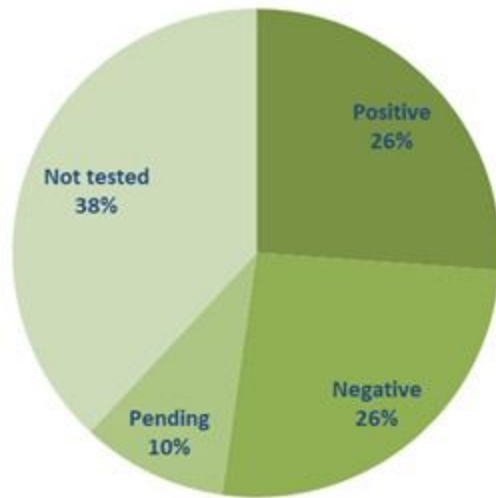

توزيع الاتصالات حسب عمر المتصل ليوم امس %
Distribution of calls by reason for past day %

Newly reported and cumulative COVID-19 confirmed cases and deaths, by Mohafaza, as 08 July 2021

Mohafaza	Cases			Deaths		
	New cases in last 7 days	Change in new cases in last 7 days	Cumulative cases	New deaths in last 7 days	Change in new deaths in last 7 days	Cumulative deaths
Beirut	347	+74%	47537	4	+100%	752
Mount Lebanon	847	+75%	227092	6	0%	3031
North	105	+169%	50241	0	-100%	1094
Akkar	9	+29%	15532	0	0%	371
Beqaa	26	+160%	39541	2	0%	832
Baalbeck Hermel	22	+144%	32006	0	0%	638
South	173	+66%	59670	3	-50%	763
Nabatieh	71	+42%	36208	0	0%	388
Lebanon	1750	+73%	546766	15	-21%	7869

توزيع المخالطين حسب القحوصات المخبرية الحديثة ليوم امس
Distribution of contacts by recent testing status, past day

إحصاءات المخالطين الجدد ليوم امس
Number of COVID-19 contacts, past day

754	عدد المخالطين الجدد Number of new contacts
150	عدد المخالطين مع إحالة الى القحوصات الميدانية Number of referral to field testing