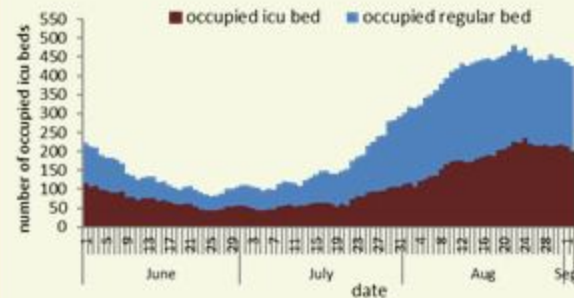

توزيع الاتصالات حسب عمر المتصل ليوم امس %
Distribution of calls by reason for past day %

COVID-19 Vaccination (source: Impact database)

	Past day	Cumulative	Coverage (over population)
Registered	12727	2474596	36.3%
1 st dose	8922	**1482308	*31.1%
2 nd dose	8416	**1212769	*25.4%

* For 18 years and above
** With updated database

1st Dose
Vaccination
Coverage
(vaccinated
/population 18y+)

Daily & cumulative number by 1st /2nd dose

Testing	Past day
All tests	21221
Local PCR tests	14287
Airport PCR tests	6323
Border PCR tests	209
Antigen tests	402
Positive by PCR	1050
Positive by Antigen	62
Indicators	Past 14 days
Local testing rate / 100000	3753
Local positivity PCR test	7.5%

COVID19 hospital bed occupancy per day

Hospital admission	Past day
Occupied hospital beds	427
Occupied ICU beds	200
Mechanical ventilation	43

Cases	Past day	Cumulative
Confirmed cases	1112	605521
Confirmed local cases	1098	597376
Confirmed imported	14	8145
Deaths	9	8079
Duplicate cases	78	-
Remission	-	557817
Indicators	Past 14 days	
Active cases	15924	
Local incidence rate /100000	299	
Mortality rate /100000	1.41	