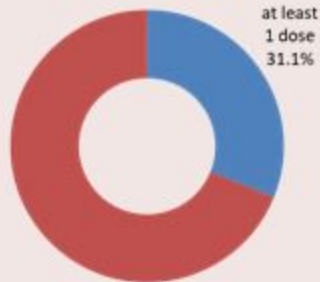

توزيع الاتصالات حسب عمر المتصل ليوم امس %
Distribution of calls by reason for past day %

COVID-19 Vaccination (source: Impact database)

	Past day	Cumulative	Coverage (over population)
Registered	12727	2474596	36.3%
1 st dose	8922	**1482308	*31.1%
2 nd dose	8416	**1212769	*25.4%

* For 18 years and above
** With updated database

1st Dose
Vaccination
Coverage
(vaccinated
/population 18y+)

Daily & cumulative number by 1st /2nd dose

Testing	Past day
All tests	21221
Local PCR tests	14287
Airport PCR tests	6323
Border PCR tests	209
Antigen tests	402
Positive by PCR	1050
Positive by Antigen	62
Indicators	Past 14 days
Local testing rate / 100000	3753
Local positivity PCR test	7.5%