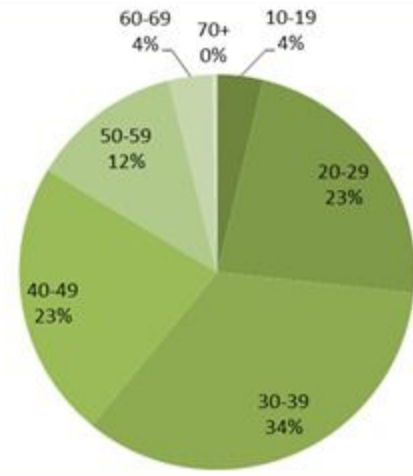

توزيع الاتصالات حسب عمر المتصل ليوم امس %
Distribution of calls by reason for past day %

COVID-19 Vaccination (source: Impact database)

	Past day	Cumulative	Coverage (over population)
Registered	12727	2474596	36.3%
1 st dose	8922	**1482308	*31.1%
2 nd dose	8416	**1212769	*25.4%

* For 18 years and above
** With updated database

1st Dose
Vaccination
Coverage
(vaccinated
/population 18y+)

Daily & cumulative number by 1st /2nd dose

Testing	Past day
All tests	21221
Local PCR tests	14287
Airport PCR tests	6323
Border PCR tests	209
Antigen tests	402
Positive by PCR	1050
Positive by Antigen	62
Indicators	Past 14 days
Local testing rate / 100000	3753
Local positivity PCR test	7.5%