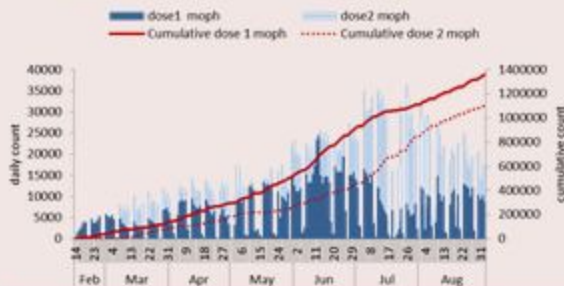

توزيع الاتصالات حسب عمر المتصل ليوم امس %
Distribution of calls by reason for past day %

COVID-19 Vaccination (source: Impact database)

	Past day	Cumulative	Coverage (over population)
Registered	12727	2474596	36.3%
1 st dose	8922	**1482308	*31.1%
2 nd dose	8416	**1212769	*25.4%

* For 18 years and above
** With updated database

1st Dose
Vaccination
Coverage
(vaccinated
/population 18y+)

Daily & cumulative number by 1st /2nd dose

Testing	Past day
All tests	21221
Local PCR tests	14287
Airport PCR tests	6323
Border PCR tests	209
Antigen tests	402
Positive by PCR	1050
Positive by Antigen	62
Indicators	Past 14 days
Local testing rate / 100000	3753
Local positivity PCR test	7.5%