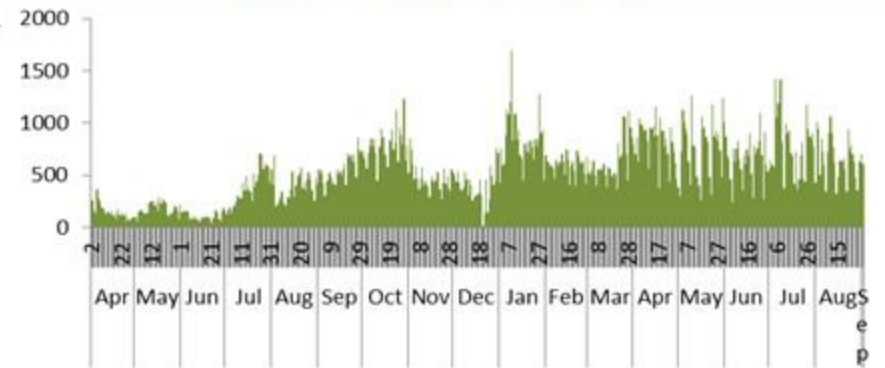

عدد الاتصالات المجاب عليها حسب اليوم
Number of answered calls by day