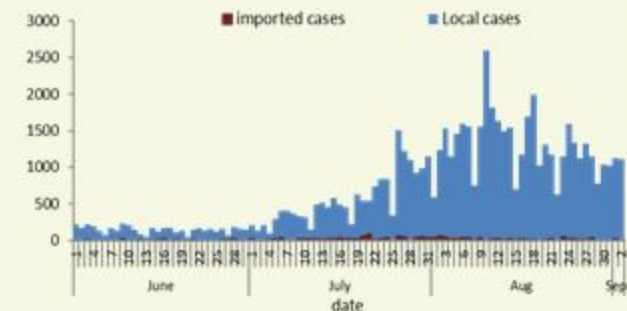

COVID19 Cases per day

Call centers	Past day	Cumulative
Answered 1787 (1)	608	286615
Answered 1214	2209	360633